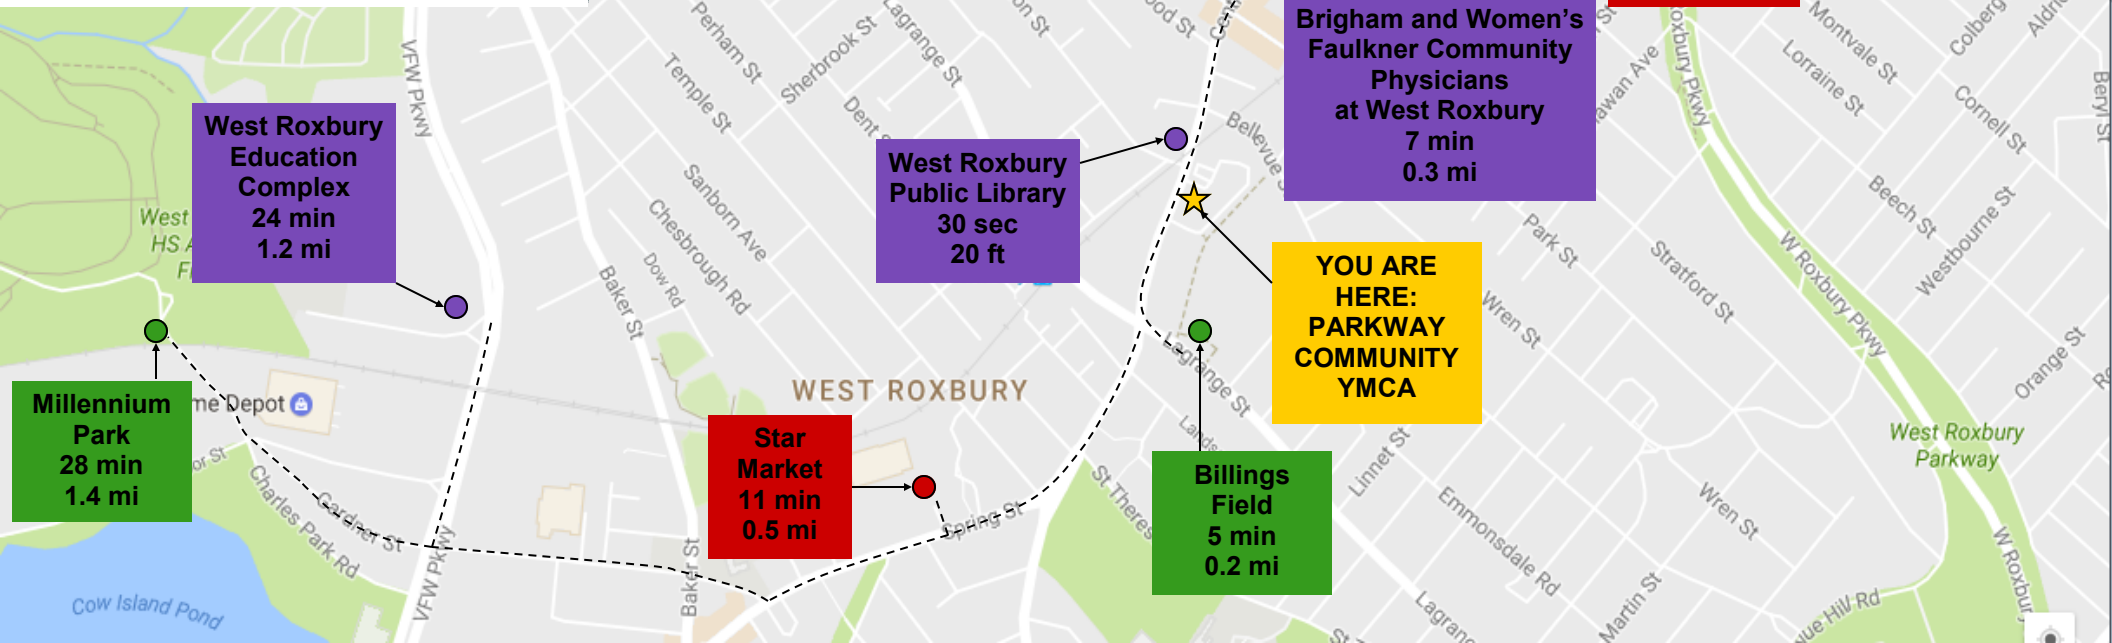

# WEST ROXBURY WALKING MAP

**PARKWAY COMMUNITY YMCA**

**MILLENNIUM PARK**

**BILLINGS FIELD**

★ **Distance and time are calculated from the "YOU ARE HERE" point, indicated by the yellow star.**

- **Parks & playgrounds**
- **Community spaces**
- **Groceries & markets**

# EL MAPA DE WEST ROXBURY RECORRIÉNDOLO A PÍE

**PARKWAY COMMUNITY YMCA**

**PARQUE MILLENNIUM**

**CAMPO BILLINGS**

**Complejo Educativo de West Roxbury**  
 24 min  
 1.2 mi

**Parque Millennium**  
 28 min  
 1.4 mi

**Supermercado Star Market**  
 11 min  
 0.5 mi

**Biblioteca Pública de West Roxbury**  
 30 sec  
 20 ft

**USTED ESTÁ AQUÍ: PARKWAY COMMUNITY YMCA**

**Campo Billings**  
 5 min  
 0.2 mi